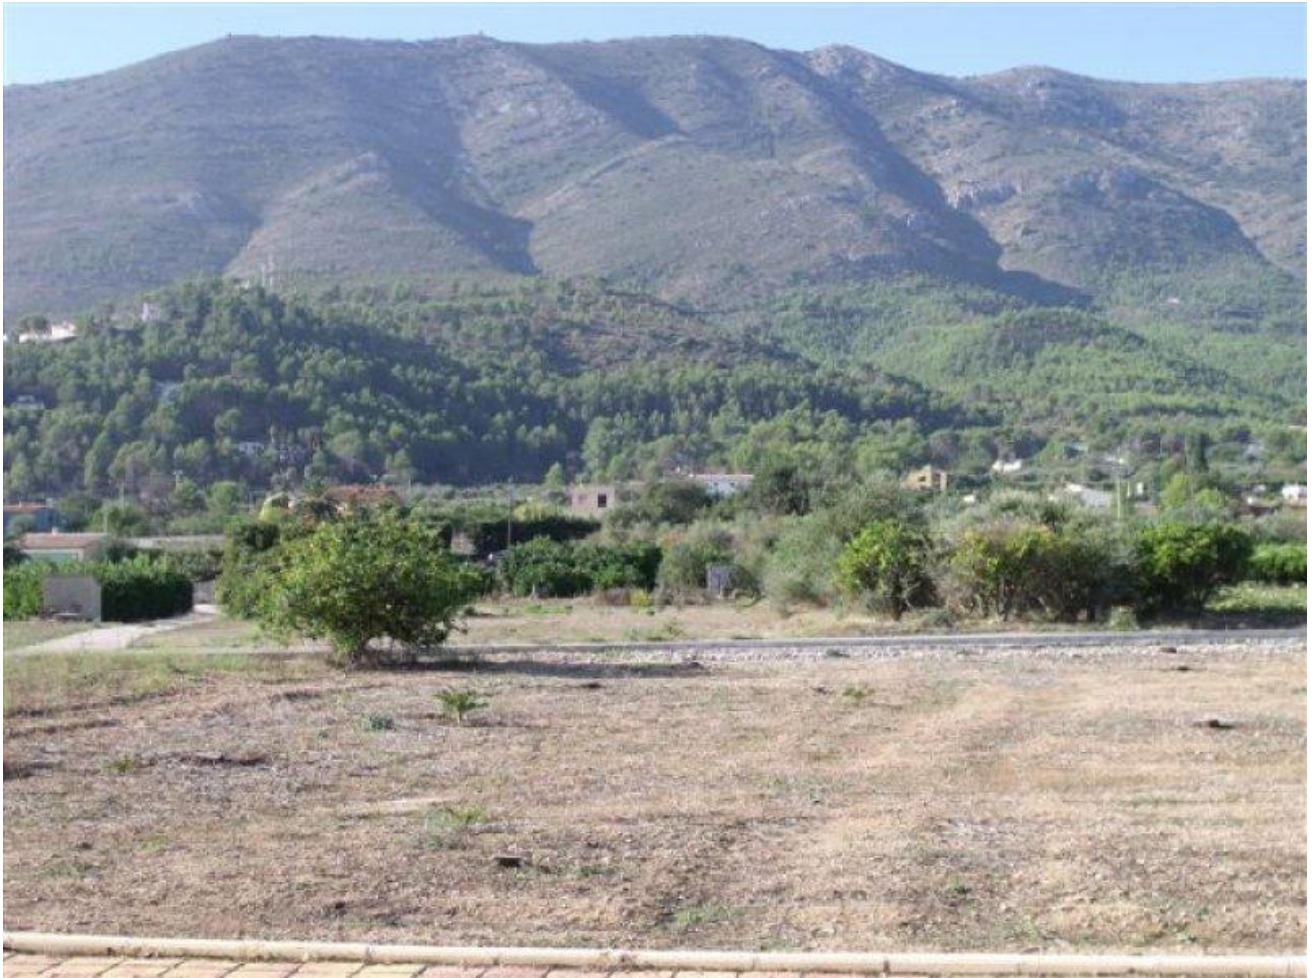

Plot for sale in Parcent

€145,000

Reference: 546594

Key Features

- 1654 m² plot
- Swimming Pool:

Description

PLOT PARCENT completely flat. Attractive price.